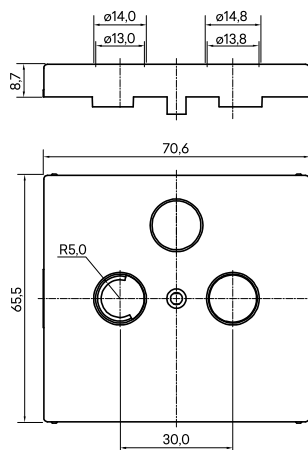

Tapas para Tomas R - TV Multimarcas - Dimensiones (mm)

Ref. 90685 T | 90686 T

Ref. 90680 T

Ref. 50685 T | 50686 T

Ref. 50680 T

Ref. 70685 T | 70686 T

Ref. 70680 T