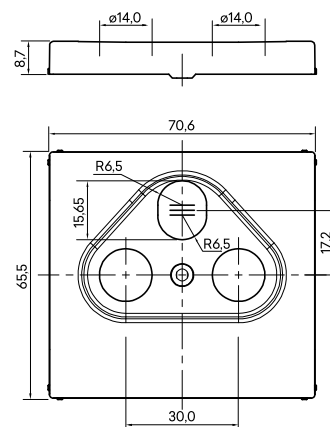

Tapas para Tomas R - TV Multimarcas - Dimensiones (mm)

Ref. 90685 T | 90686 T

Ref. 90680 T

Ref. 50685 T | 50686 T

Ref. 50680 T

Ref. 70685 T | 70686 T

Ref. 70680 T