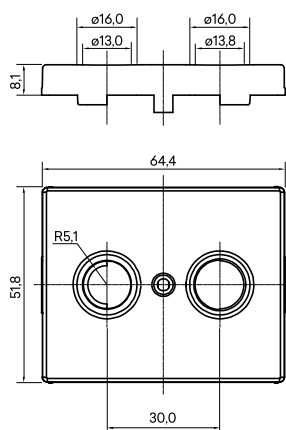

Tapas para Tomas R - TV Multimarcas - Dimensiones (mm)

Ref. 90685 T | 90686 T

Ref. 90680 T

Ref. 50685 T | 50686 T

Ref. 50680 T

Ref. 70685 T | 70686 T

Ref. 70680 T