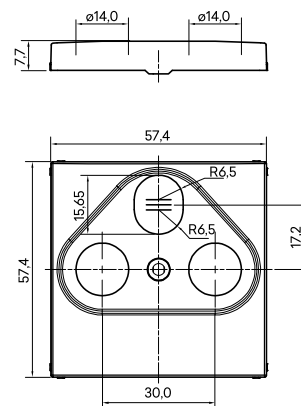

Tapas para Tomas R - TV Multimarcas - Dimensiones (mm)

Ref. 90685 T | 90686 T

Ref. 90680 T

Ref. 50685 T | 50686 T

Ref. 50680 T

Ref. 70685 T | 70686 T

Ref. 70680 T