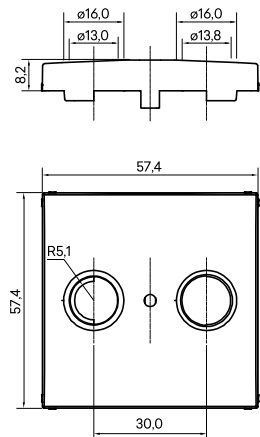

Tapas para Tomas R - TV Multimarcas - Dimensiones (mm)

Ref. 90685 T | 90686 T

Ref. 90680 T

Ref. 50685 T | 50686 T

Ref. 50680 T

Ref. 70685 T | 70686 T

Ref. 70680 T