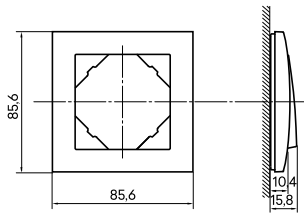

Marcos - Dimensiones (mm)

Standard | Aquarella

Ref. 90910 T - Simple

Ref. 90920 T - Doble

Ref. 90930 T - Triple

Ref. 90940 T - Cuádruple

Ref. 90950 T - Quintuple

Animato | Crystal | Metallo | Arbore | Petra

Ref. 90910 T - Simple

Ref. 90920 T - Doble

Ref. 90930 T - Triple

Ref. 90940 T - Cuádruple