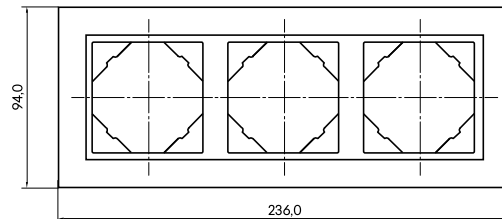

Marcos - Dimensiones (mm)

Standard | Aquarella

Ref. 90910 T - Simple

Ref. 90920 T - Doble

Ref. 90930 T - Triple

Ref. 90940 T - Cuádruple

Ref. 90950 T - Quintuple

Animato | Crystal | Metallo | Arbore | Petra

Ref. 90910 T - Simple

Ref. 90920 T - Doble

Ref. 90930 T - Triple

Ref. 90940 T - Cuádruple