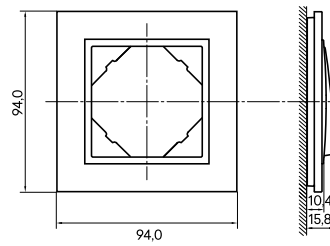

Marcos - Dimensiones (mm)

Standard | Aquarella

Ref. 90910 T - Simple

Ref. 90920 T - Doble

Ref. 90930 T - Triple

Ref. 90940 T - Cuádruple

Ref. 90950 T - Quintuple

Animato | Crystal | Metallo | Arbore | Petra

Ref. 90910 T - Simple

Ref. 90920 T - Doble

Ref. 90930 T - Triple

Ref. 90940 T - Cuádruple