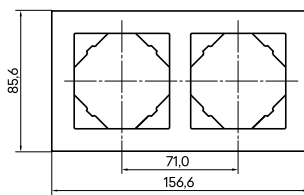

Marcos - Dimensiones (mm)

Standard | Aquarella

Ref. 90910 T - Simple

Ref. 90920 T - Doble

Ref. 90930 T - Triple

Ref. 90940 T - Cuádruple

Ref. 90950 T - Quintuple

Animato | Crystal | Metallo | Arbore | Petra

Ref. 90910 T - Simple

Ref. 90920 T - Doble

Ref. 90930 T - Triple

Ref. 90940 T - Cuádruple