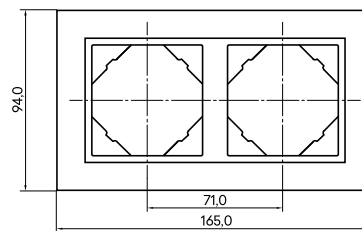

Marcos - Dimensiones (mm)

Standard | Aquarella

Ref. 90910 T - Simple

Ref. 90920 T - Doble

Ref. 90930 T - Triple

Ref. 90940 T - Cuádruple

Ref. 90950 T - Quintuple

Animato | Crystal | Metallo | Arbore | Petra

Ref. 90910 T - Simple

Ref. 90920 T - Doble

Ref. 90930 T - Triple

Ref. 90940 T - Cuádruple