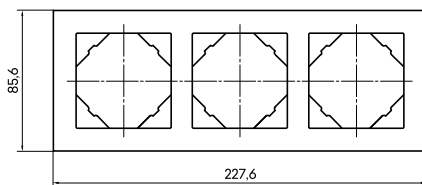

Marcos - Dimensiones (mm)

Standard | Aquarella

Ref. 90910 T - Simple

Ref. 90920 T - Doble

Ref. 90930 T - Triple

Ref. 90940 T - Cuádruple

Ref. 90950 T - Quintuple

Animato | Crystal | Metallo | Arbore | Petra

Ref. 90910 T - Simple

Ref. 90920 T - Doble

Ref. 90930 T - Triple

Ref. 90940 T - Cuádruple