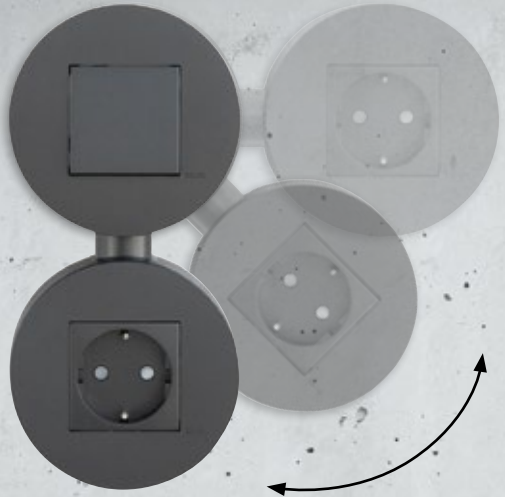

EFAPEL[®]

NEW

SURFACE BOX

Siza

INDIVIDUAL

VERTICAL OR HORIZONTAL DOUBLE

+

+

FINISHINGS

BR
White

BM
Matte White

PM
Matte Black

AL
Aluminium

MEC Q45

NEW PRODUCTS —

Surface Mounting Box for Siza Series
Ref. 43996 ABR, ABM, APM, AAL

Connect Gland Surface Box Siza Series
Ref. 43999 ABR, ABM, APM, AAL

efapel.com    

Distributor:

Serpins
3200-355 Serpins
PORTUGAL

EXPORT
+351 239 970 135
export@efapel.com

SAT - Technical Support Service
+351 239 970 132
sat@efapel.com