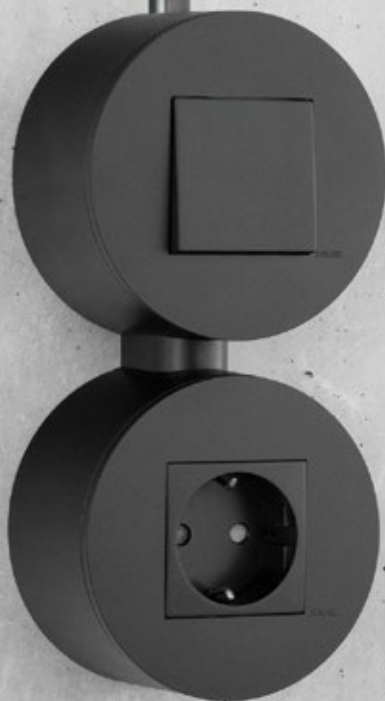

EFAPEL[®]

NEW

SURFACE BOX

Siza

INDIVIDUAL

VERTICAL OR HORIZONTAL DOUBLE

+

+

FINISHINGS

BR
White

BM
Matte White

PM
Matte Black

AL
Aluminium

MEC Q45

NEW PRODUCTS —

Surface Mounting Box for Siza Series
Ref. 43996 ABR, ABM, APM, AAL