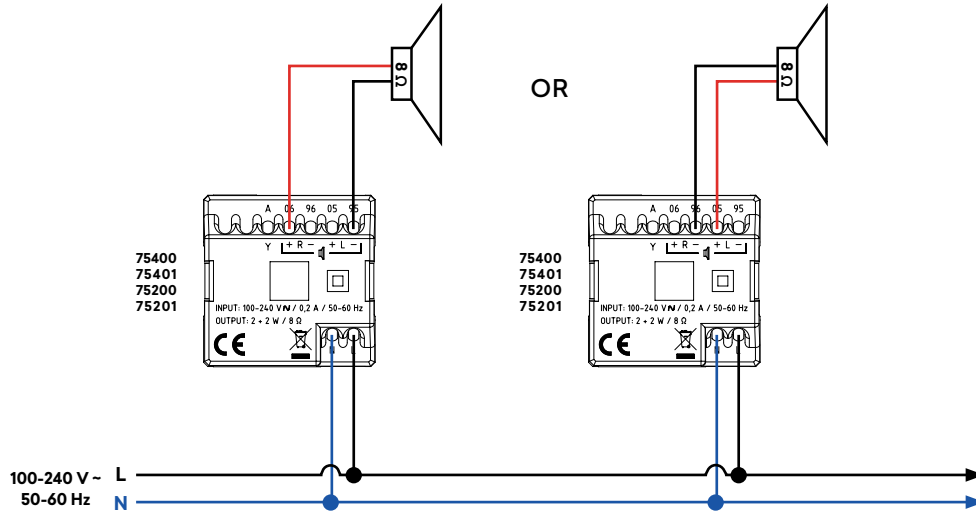

SOLO (230 V ~)

Mono