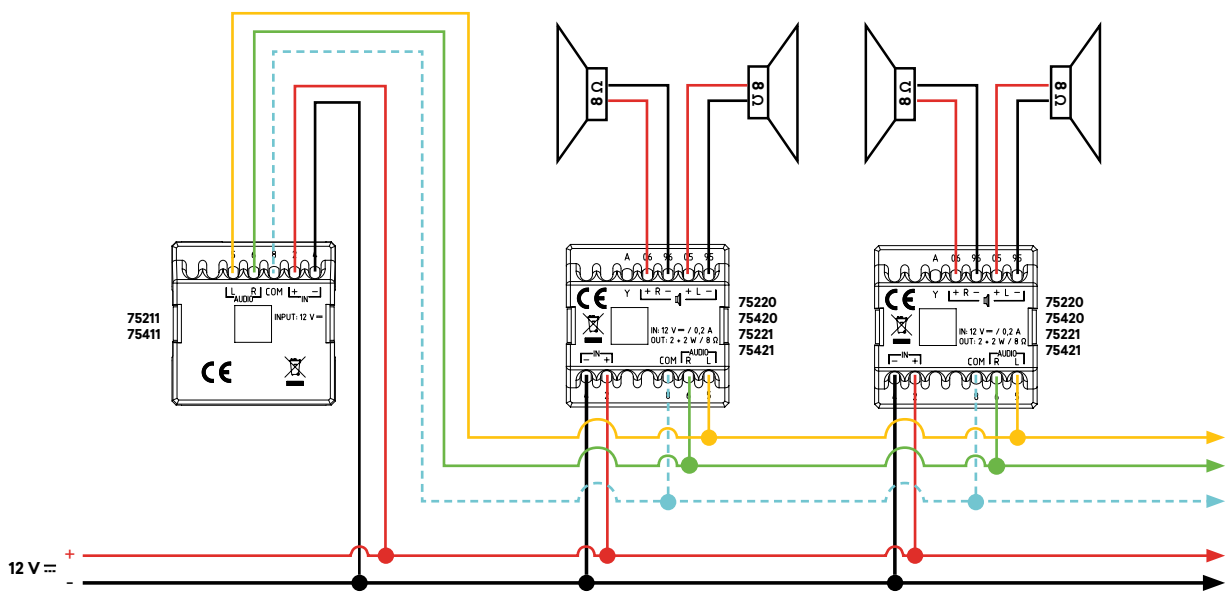

This system is made up of the following elements:

- Power Supply
- Centrals
- Control Unit de Som
- Amplifier
- Loudspeakers

Loudspeakers

Dimensions - 75131 | 75132 (mm)

Dimensions - 75121 | 75122 (mm)

Dimensions - 75104 C | 75105 C (mm)

SOLO (230 V ~)

Mono

Stereo

ORQUESTRA (12 V  $\equiv$ )

Mono

Stereo

LOUDSPEAKERS

Mono