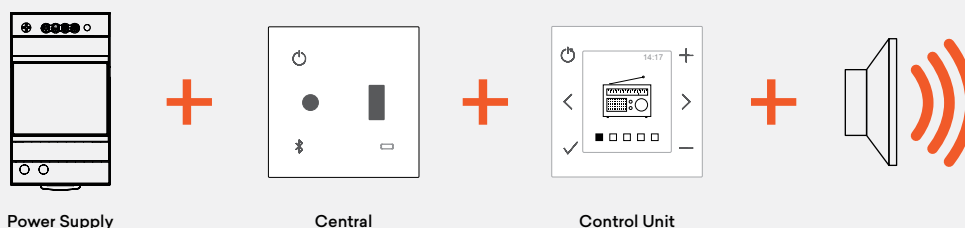

Power Supply

Central

Control Unit