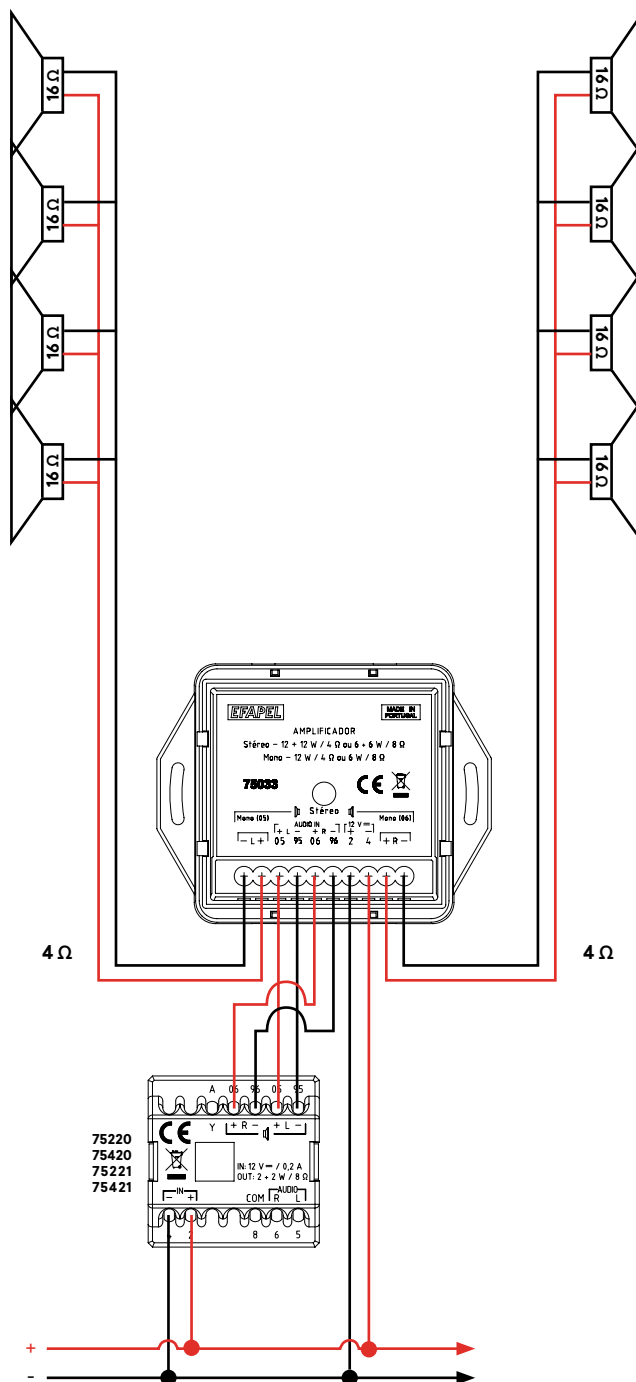

LOUDSPEAKERS

Mono

Stereo