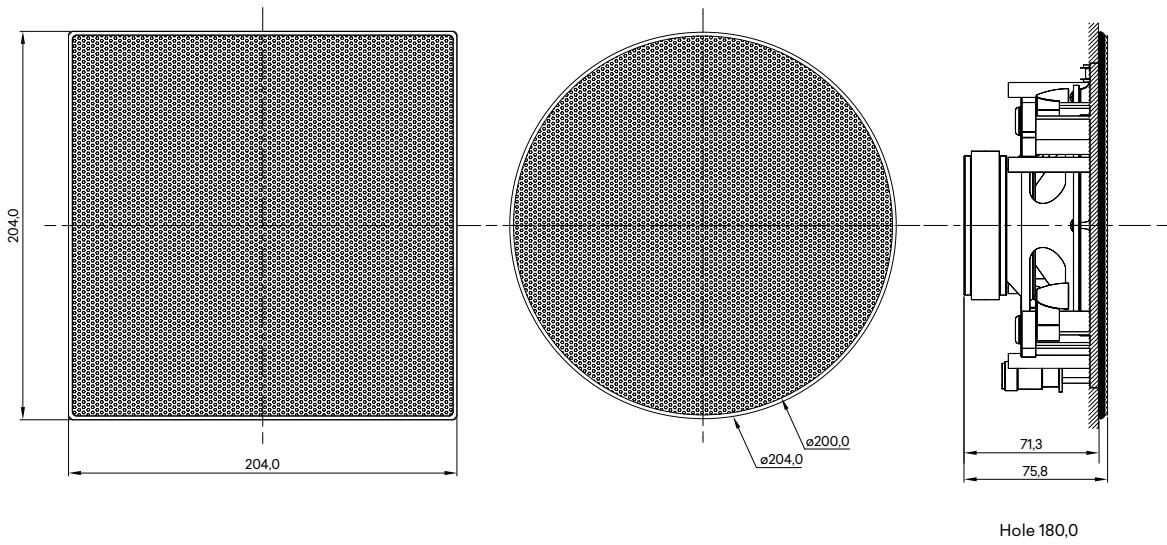

This system is made up of the following elements:

- Power Supply
- Centrals
- Control Unit de Som
- Amplifier
- Loudspeakers

Loudspeakers

Dimensions - 75131 | 75132 (mm)

Dimensions - 75121 | 75122 (mm)

Dimensions - 75104 C | 75105 C (mm)