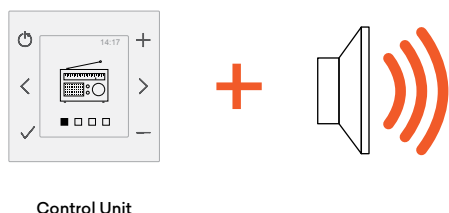

+ SOLO 230 V~
**Easy installation
and stand-alone**

The Jazz+ **Solo** solution allows a quick and easy installation, without the need of a dedicated central unit or power supply. With just a remote control and speakers, you can enjoy your favourite music via Bluetooth or tune into FM radio stations.

Control Unit

+ ORQUESTRA 12 V==
**Multi-space and
dedicated installation**

For a more global, thoughtful and sophisticated sound experience, we present the Jazz+ **Orchestra**. This solution is ideal for commercial spaces, hospitality industry and more structured residential environments. It requires a dedicated central unit and power supply, allowing the diffusion of various sound sources throughout the installation.