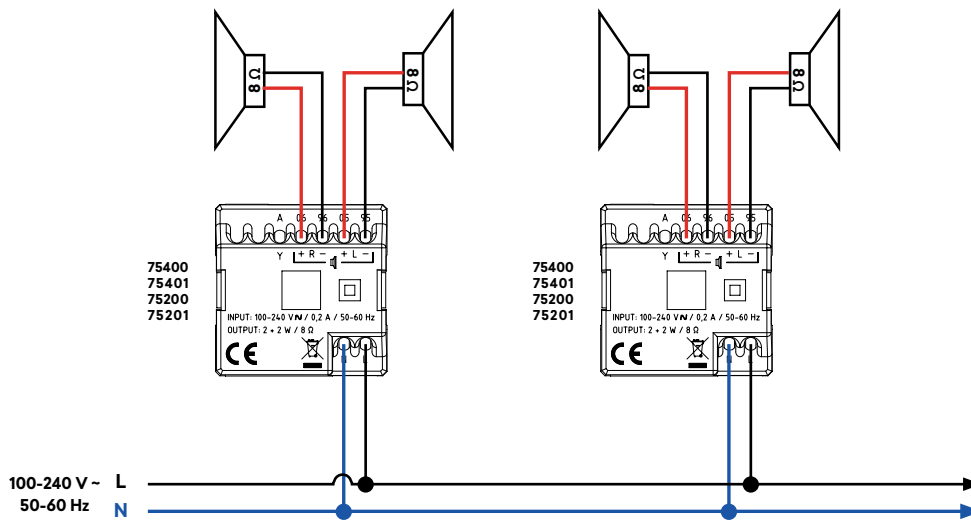

SOLO (230 V ~)

Mono

Stereo