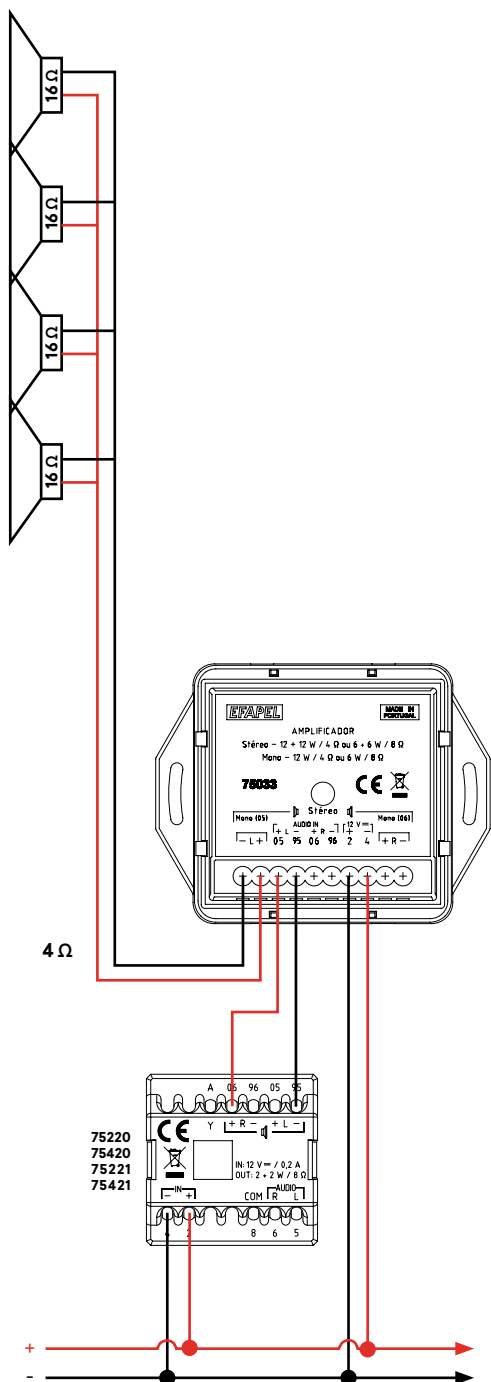

LOUDSPEAKERS

Mono

Stereo