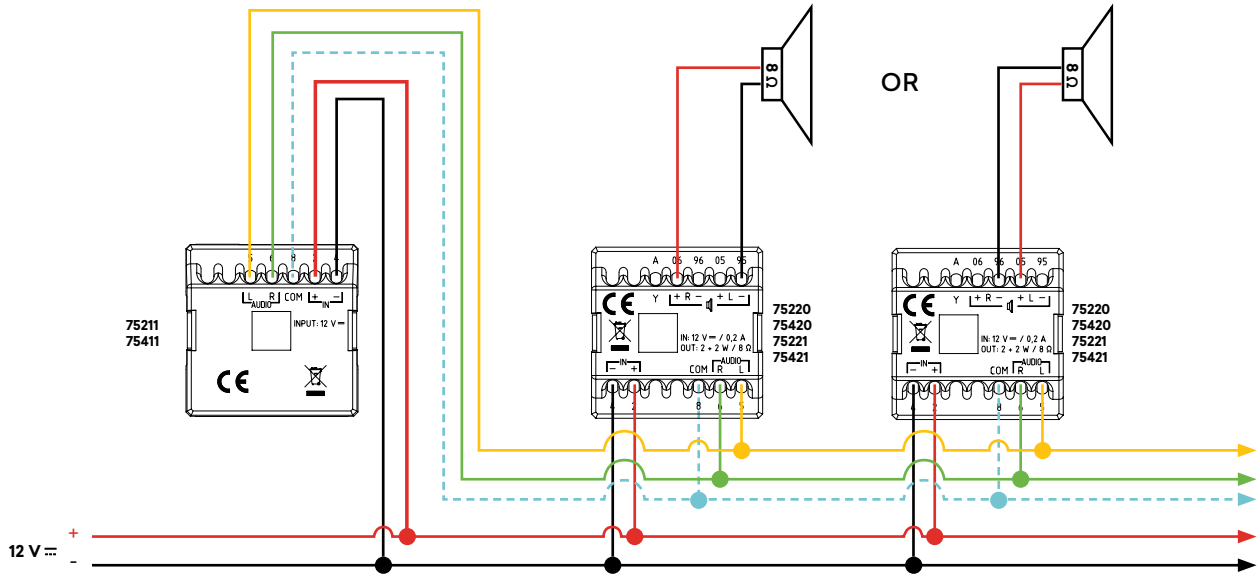

This system is made up of the following elements:

- Power Supply
- Centrals
- Control Unit de Som
- Amplifier
- Loudspeakers

Loudspeakers

Dimensions - 75131 | 75132 (mm)

Dimensions - 75121 | 75122 (mm)

Dimensions - 75104 C | 75105 C (mm)

SOLO (230 V ~)

Mono

Stereo

ORQUESTRA (12 V  $\equiv$ )

Mono

Stereo

LOUDSPEAKERS

Mono