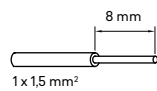

SOLO (230 V ~)

Mono

Stereo