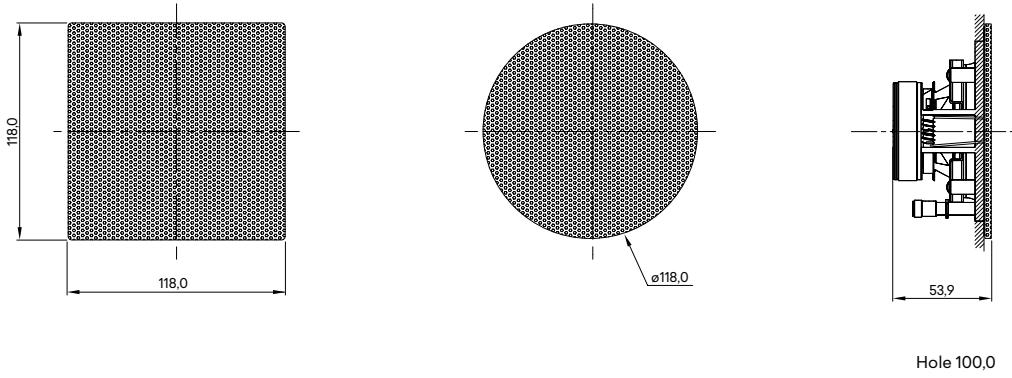

This system is made up of the following elements:

- Power Supply
- Centrals
- Control Unit de Som
- Amplifier
- Loudspeakers

Loudspeakers

Dimensions - 75131 | 75132 (mm)

Dimensions - 75121 | 75122 (mm)

Dimensions - 75104 C | 75105 C (mm)