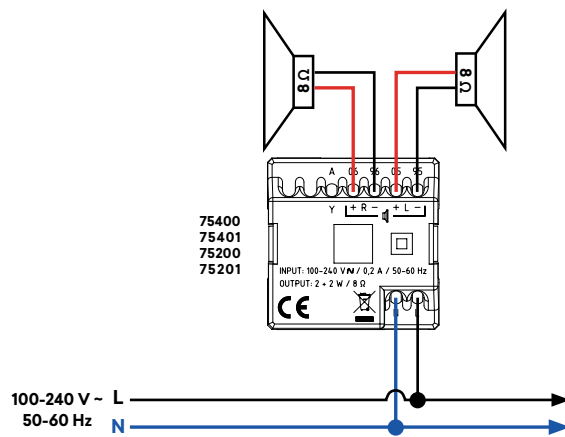

LOUDSPEAKERS

Mono

Stereo