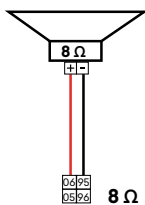

LOUDSPEAKERS

Mono

Stereo