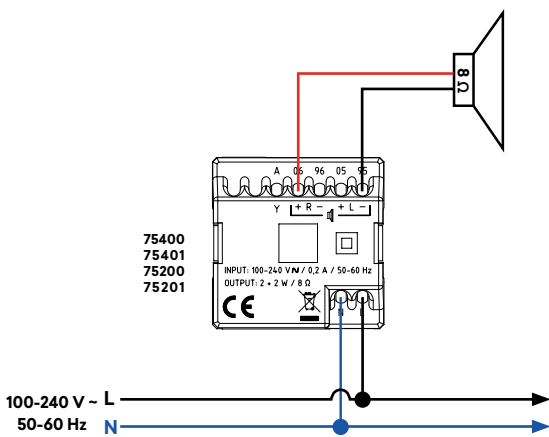

LOUDSPEAKERS

Mono

Stereo