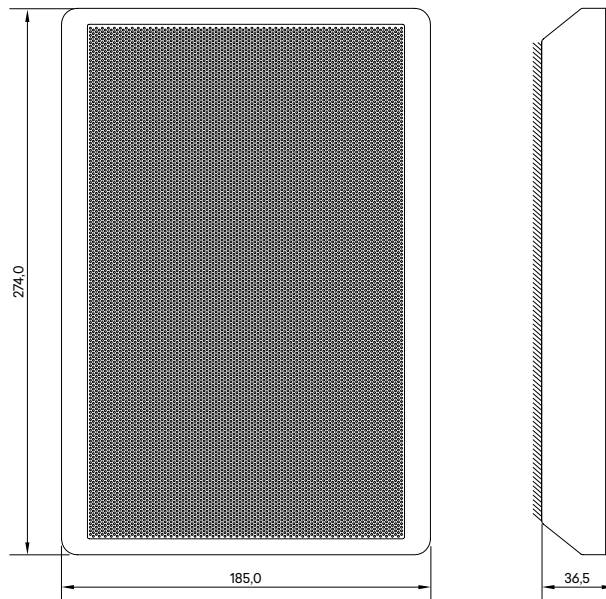

This system is made up of the following elements:

- Power Supply
- Centrals
- Control Unit de Som
- Amplifier
- Loudspeakers

Loudspeakers

Dimensions - 75131 | 75132 (mm)

Dimensions - 75121 | 75122 (mm)

Dimensions - 75104 C | 75105 C (mm)